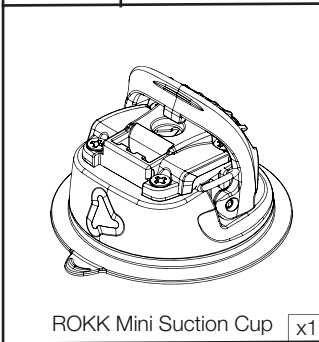

Parts List

Share your installation with us.

UK & International
+44 (0)1392 531280
sales@scanstrut.com

For further installation
and warranty information
please visit:
www.scanstrut.com

USA
+1 860 308 1416
usasales@scanstrut.com