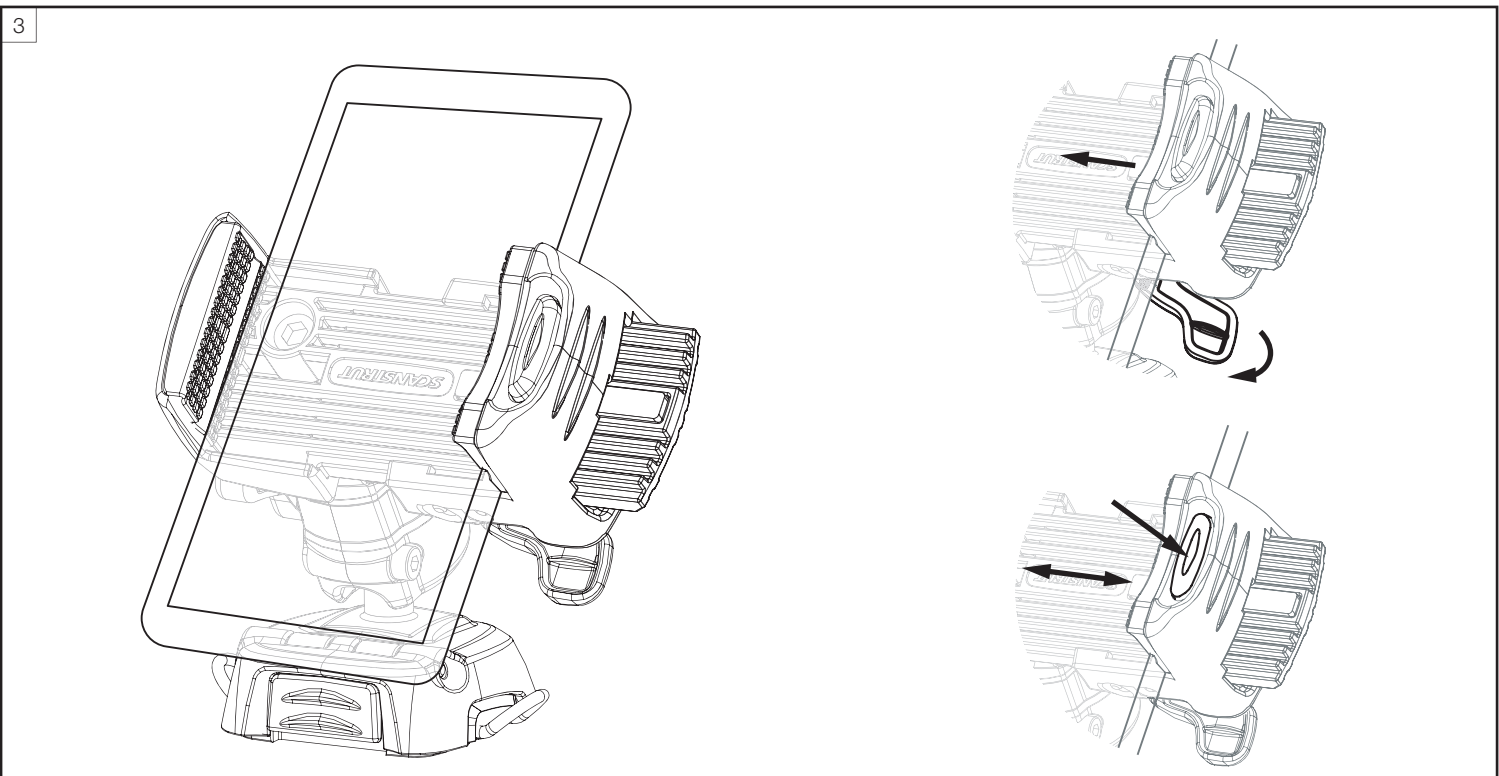

Parts List

Tools Required

Share your installation with us.

UK & International
+44 (0)1392 531280
sales@scanstrut.com

For further installation
and warranty information
please visit:
www.scanstrut.com

USA
+1 860 308 1416
usasales@scanstrut.com